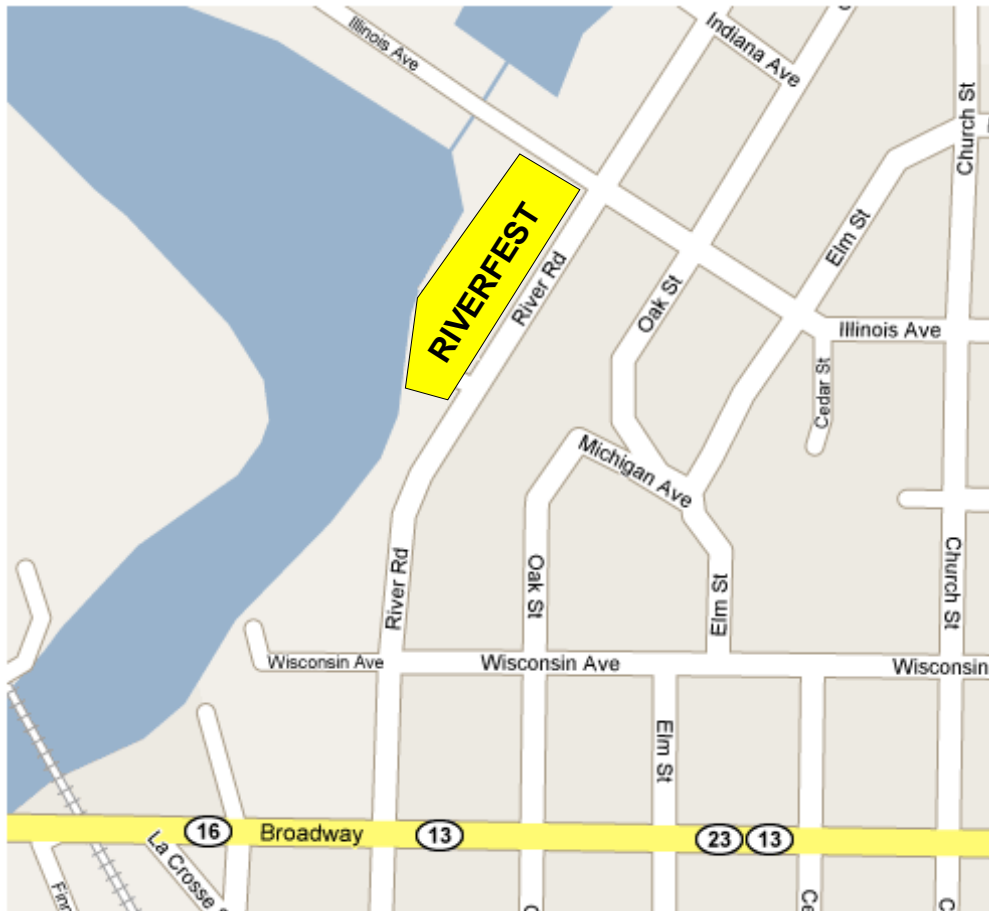

DELLS RIVERFEST

APRIL 17, 2010

Directions to Riverfest

DELLS RIVERFEST is located on River Road, just north of downtown Wisconsin Dells.

From Broadway (Highway 13-16-23), turn north onto River Road, and head down the hill to the RiverWalk Hotel.

Park in marked areas between the RiverWalk Hotel and Illinois Avenue, or along River Road as marked.