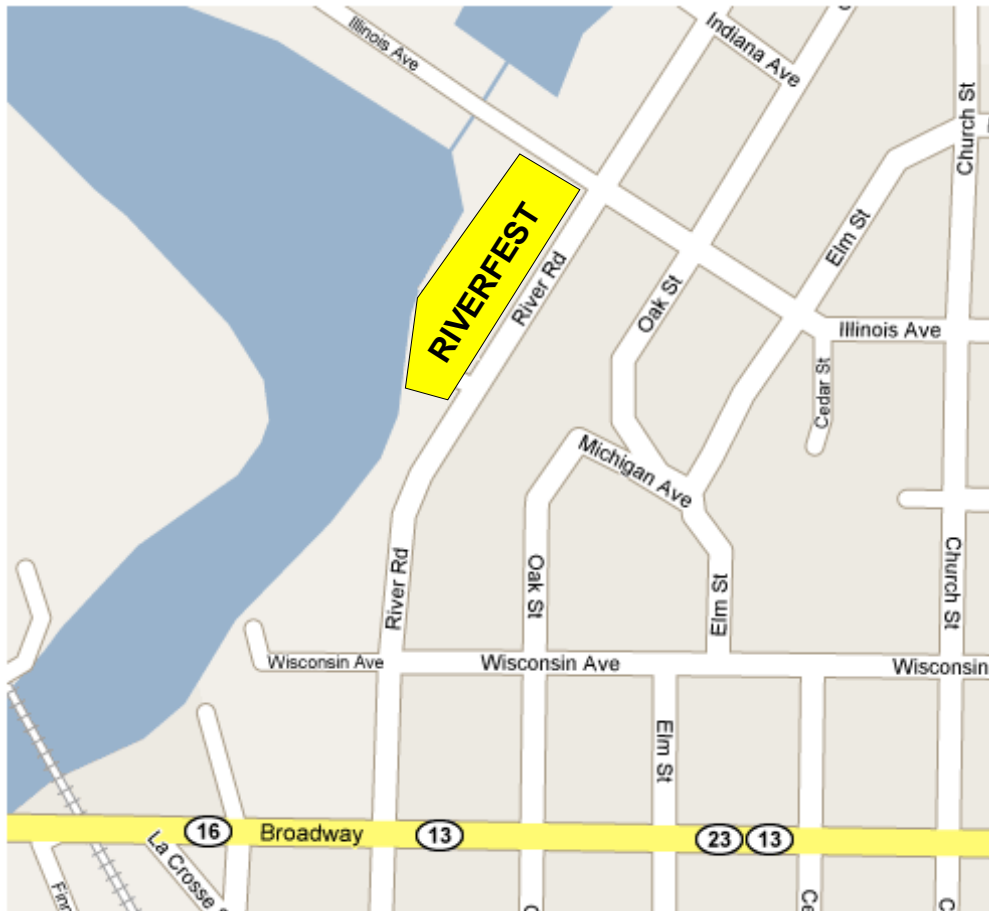

DELLS RIVERFEST

APRIL 16, 2011

Directions to Riverfest

DELLS RIVERFEST is located on River Road, just north of downtown Wisconsin Dells.

From Broadway (Highway 13-16-23), turn north onto River Road, and head down the hill to the RiverWalk Hotel.

Park in marked areas between the RiverWalk Hotel and Illinois Avenue, or along River Road as marked.